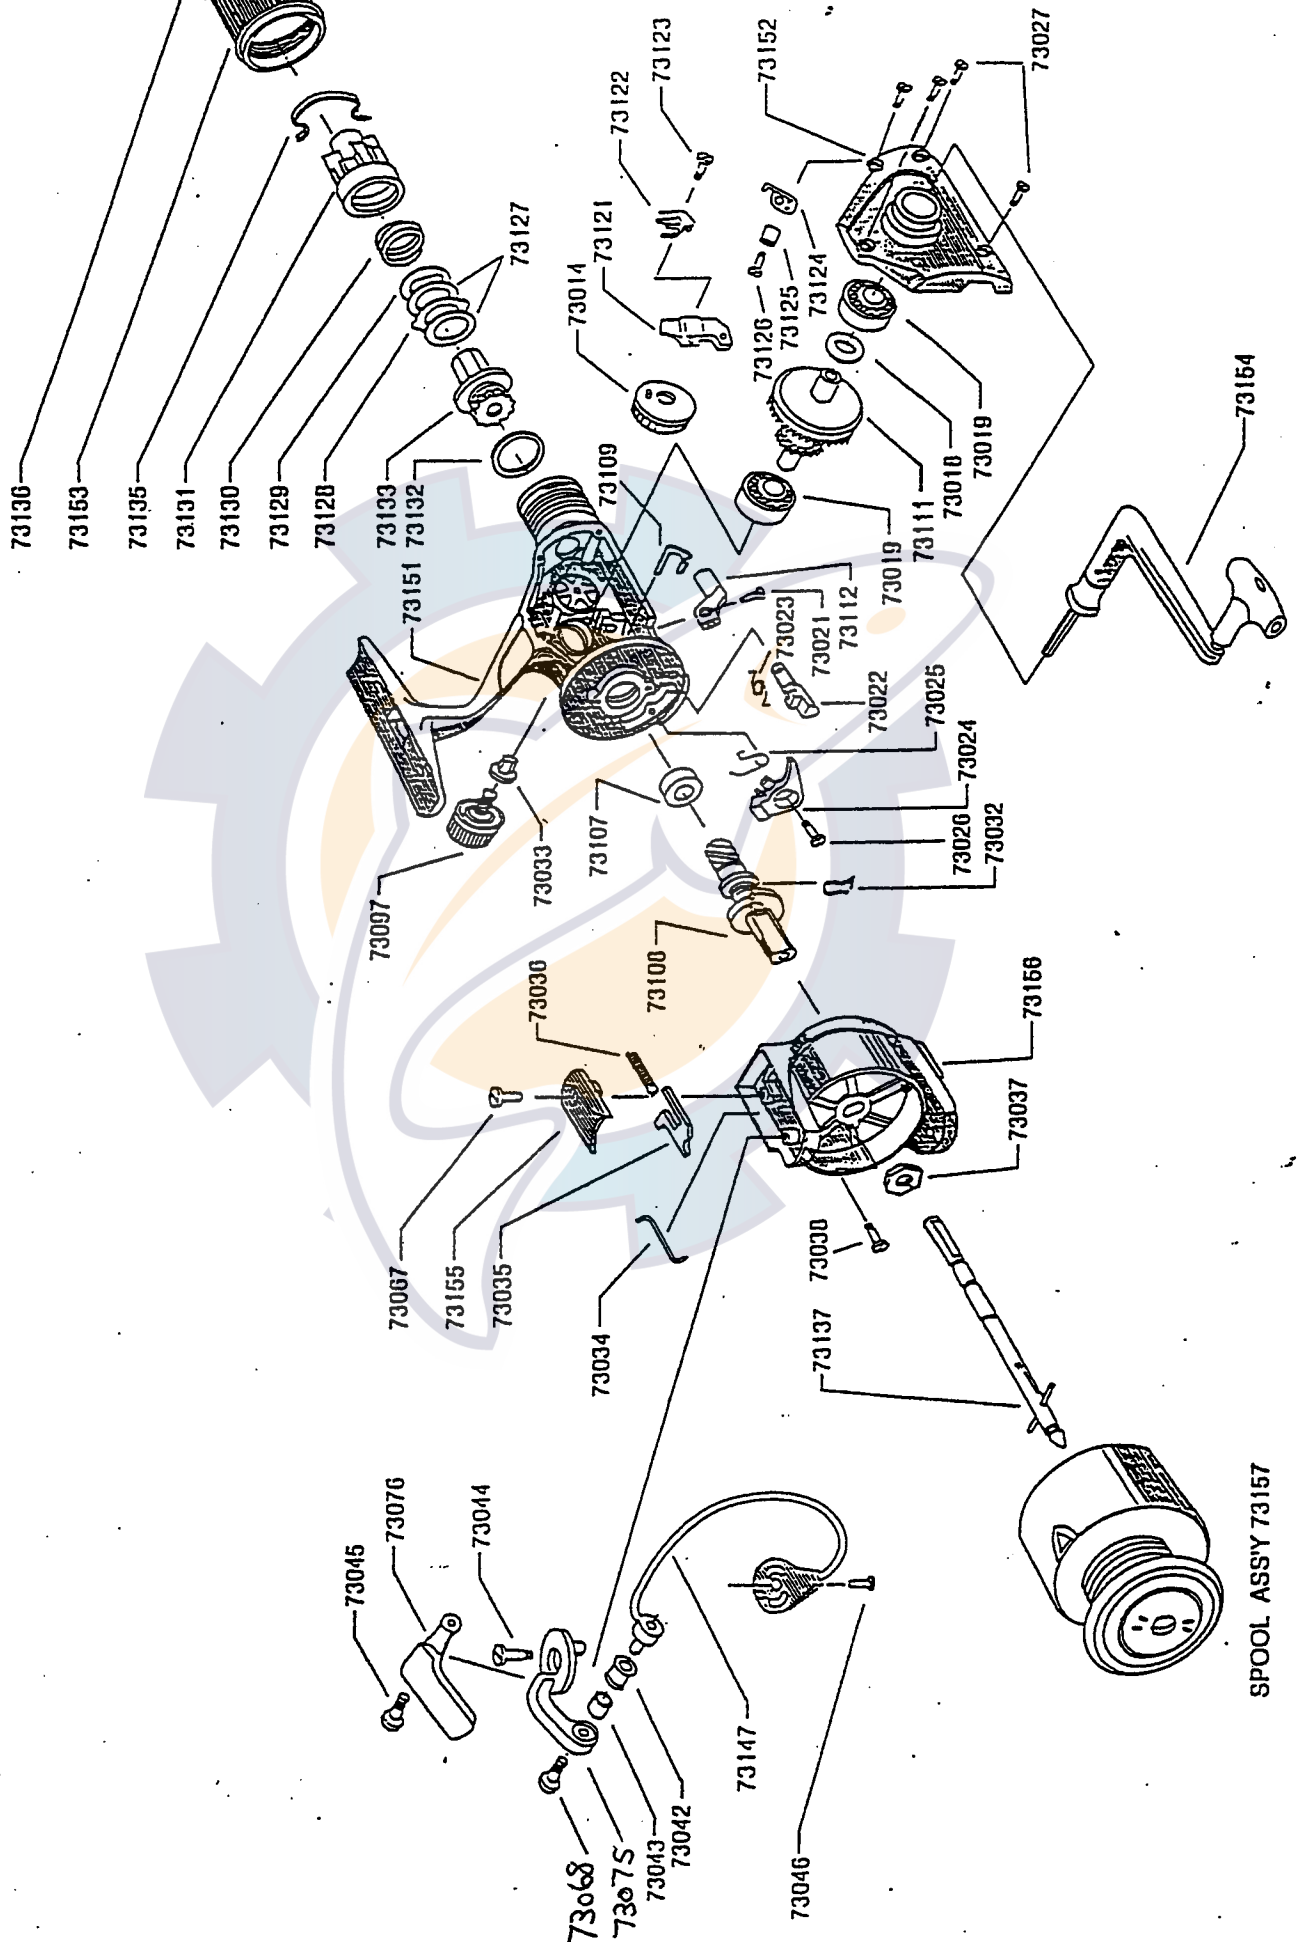

ACCU BALANCE ES200AD

SPOOL ASS'Y 73157